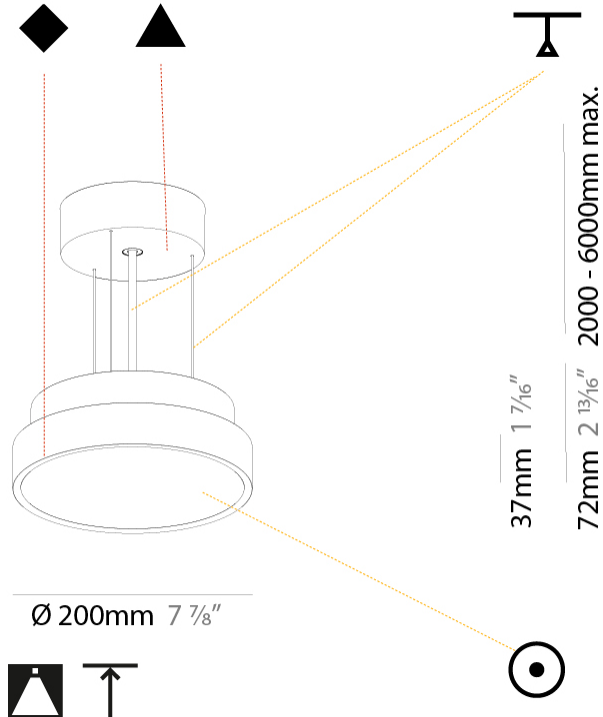

GENERAL

Series: Sign Diva
Subseries: Sign Diva
Brand: Prolicht
Division: Architectural
Mounting Type: Suspension
Mounting Location: Ceiling
Subcategory: Pendant

PHYSICAL

Shape: Round
Diameter (mm): 200
Diameter (in): 7 7/8
Height (mm): 72
Height (in): 2 13/16
Max. Overall Height (mm): 2072
Max. Overall Height (in): 81 9/16
Light Distribution: Direct
Weight (kg): 1.732
Weight (lbs): 3.818

Diffuser: PMMA - Opal / Micro-Prism / Sparkling Secret / Vintage Industrial with Shine Ring
Fixture Finish: SSR / BKV / CWI / CRY / HAB / UFT / ITA / RUA / FTG / MYG / LOD / PUS / FRO / FUP / KIA / POP / BLS / SPG / MEY / GOH / GUM / CHC / COM / ABZ / JAG / OBR / MOS / ROR
Fixture Material: Extruded Aluminum / Steel
Cable Details: 2000mm or 6000mm Transparent Cable

ELECTRICAL

Lamp Type: LED (Zhaga Standard)
Input Wattage (W): 12.1
Total Output Wattage (W): 11
Dimming: Tri-Mode (Non-Dimming and Phase Dimming (120Vac only) and 0-10V Dimming)
Driver Included: Yes
Driver Location: Integrated
Driver Type: Constant Current - Universal
Driver Class: Class 2
Input Voltage (V): 120 - 277
Constant Current (MA): 350

LED

Color Temperature (°K): 2700 / 3000 / 3500 / 4000
Max. Delivered Lumen (lm): 776 / 970 / 980 / 1000
CRI: >90 CRI
Lamp Life (hrs): 50000

OPTICAL

RATINGS AND CERTIFICATIONS

Certified By: Certified for North American Standards
IP rating: IP20