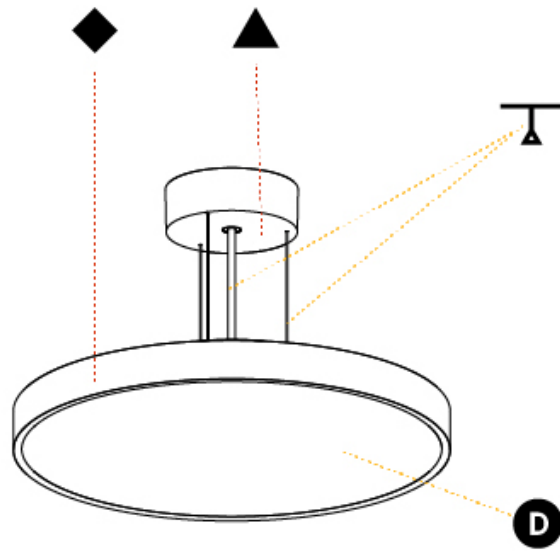

SIGN DIVA KORONA SUSPENSION

A300011-

PROJECT
TYPE
SPECIFIER
QUANTITY
DATE

A