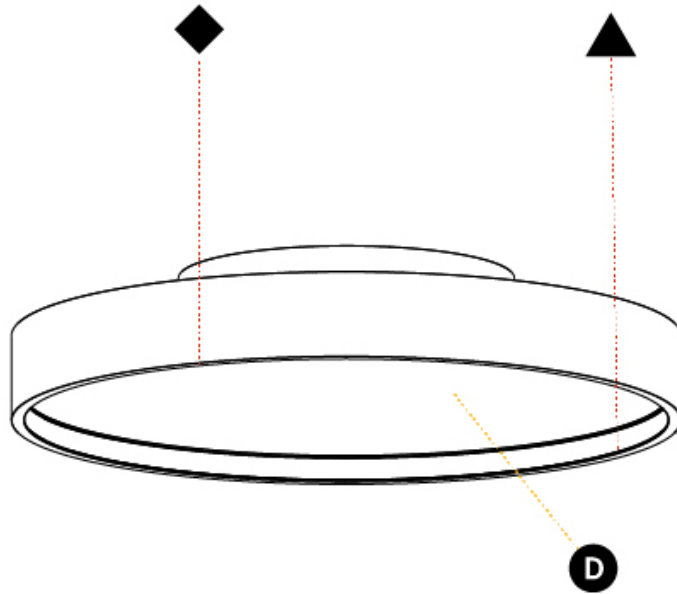

SIGN DIVA KORONA SURFACE

A3D101-

PROJECT

TYPE

SPECIFIER

QUANTITY

DATE